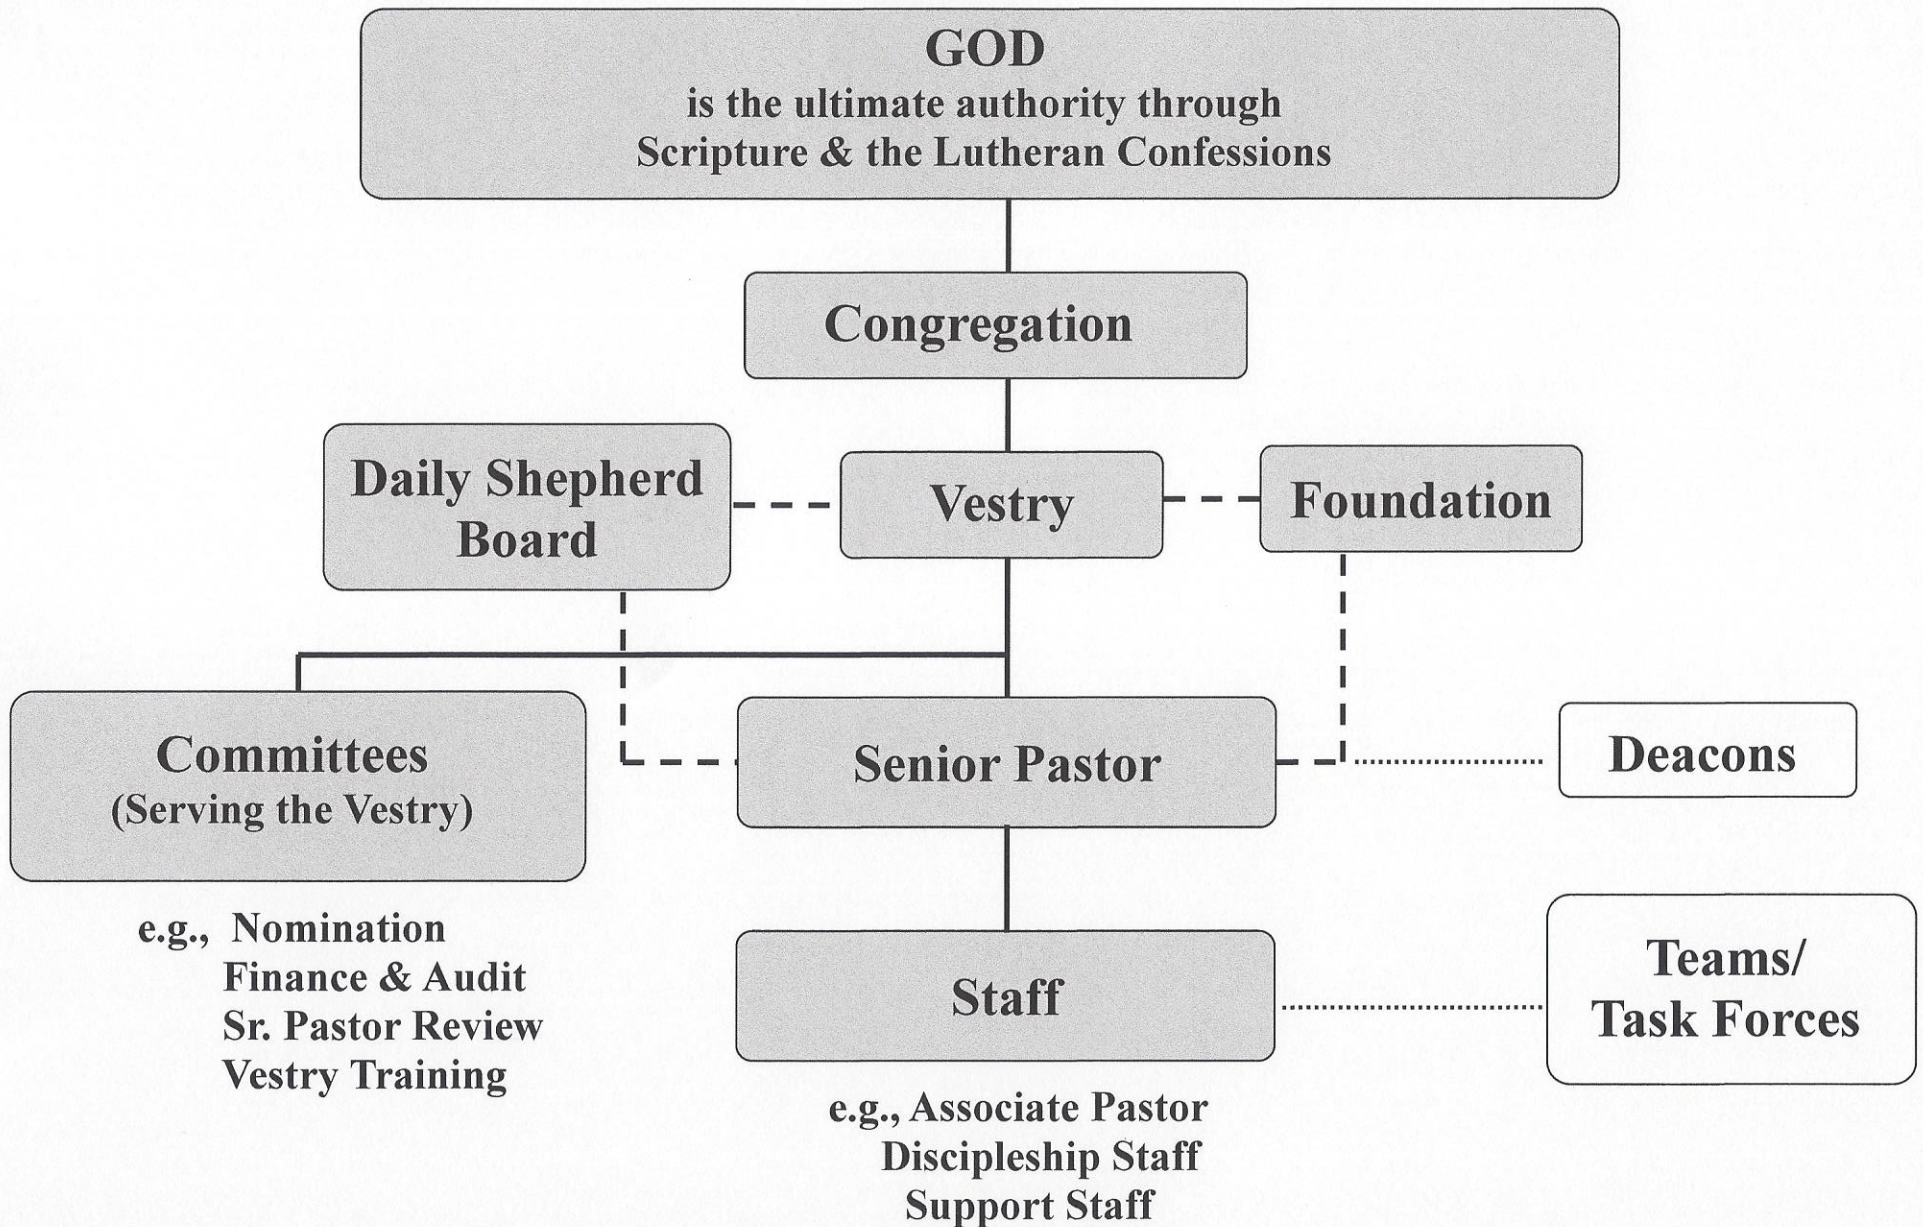

Holy Cross Lutheran Church Organizational Chart

The Holy Cross Foundation and the Daily Shepherd Child Care Center Board are separate entities from Holy Cross and yet are valuable partners in ministry. The Senior Pastor serves on each board in order to both influence and encourage this vital ministry partnership. Each also shares informational reports with the Congregation and Vestry to strengthen these vital ministry relationships.